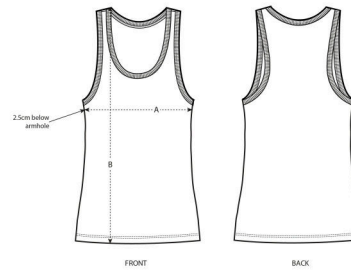

WOMEN / TANK TOPS  
**STELLA DREAMER**

STTW013

**The iconic women's tank top**

Single Jersey  
100% Organic ring-spun Combed Cotton  
120 GSM

- Sleeveless
- 1x1 rib binding at neck collar and armhole with narrow double topstitch
- Inside back neck tape in self fabric
- Bottom hem with narrow double topstitch

FITTED

XS S M L XL XXL\*

Size guide

SIZES		XS	S	M	L	XL	XXL
A	Half Chest	37.5	40	43	46	49	52
B	Body Length	63	65	67	69	70	70

Combo options

Printing Specifications

Fits all kind of printing techniques. For more information, please visit our website.