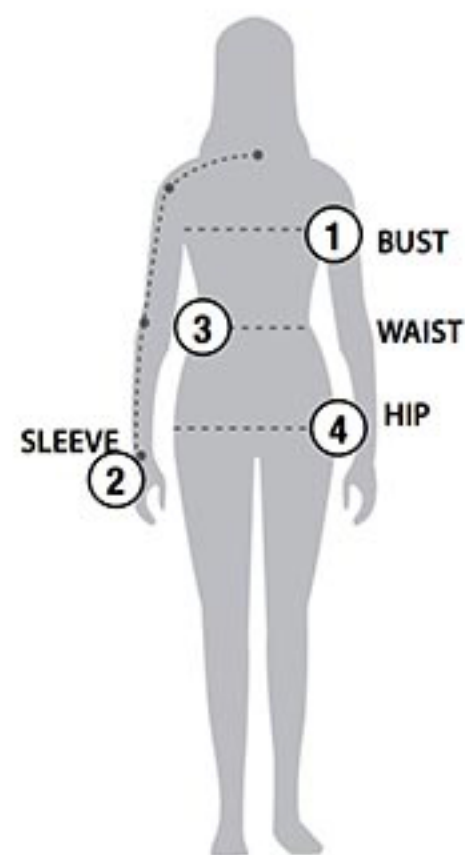

STORMTECH SIZING CHART

BASED ON YOUR BODY MEASUREMENTS

MEN'S SIZING

To select the best size for you, please follow these simple steps:

- ① **Most important measurement:**
Take your Chest/Bust measurement from just under your arm at the fullest part of the chest
- ② Take your Sleeve length from the back base of the neck across the shoulder and around the elbow to your wrist
- ③ Take your Waist measurement at the narrowest point around your natural waistline.
- ④ Take your Hip measurement at the fullest part of your body below the waist

When measurements fall between two sizes:
The size selection should be based on fit preference: Select lower size for a closer to body fit or the larger size for a more relaxed fit. When in doubt, we strongly recommend ordering a size sample.

WOMEN'S SIZING

AFP-1 | MEN'S GRAVITY THERMAL JACKET

MEN'S SIZING CHART – YOUR BODY MEASUREMENTS

SIZE	XS	S	M	L	XL	2XL	3XL	4XL	5XL
Chest ①	N/A	35"-38" [89-96.5cm]	38"-41" [96.5-104cm]	41"-44" [104-112cm]	44"-47" [112-119cm]	47"-50" [119-127cm]	50"-53" [127-134.5cm]	53"-56" [134.5-142cm]	56"-59" [142-150cm]
Sleeve Length ②	N/A	33"-34" [84-86.5cm]	34"-35" [86.5-89cm]	35"-36" [89-91.5cm]	36"-37" [91.5-94cm]	37"-38" [94-96.5cm]	38"-38.5" [96.5-97.75cm]	38.5"-39" [97.75cm-99cm]	39"-39.5" [99-100.25cm]
Waist ③	N/A	29"-32" [73.5-81cm]	32"-35" [81-89cm]	35"-38" [89-96.5cm]	38"-41" [96.5-104cm]	41"-44" [104-112cm]	44"-47" [112-119cm]	47"-50" [119-127cm]	50"-53" [127-134.5cm]
Hip ④	N/A	34"-37" [86-94cm]	37"-40" [94-101.5cm]	40"-43" [101.5-109cm]	43"-46" [109-117cm]	46"-49" [117-124.5cm]	49"-52" [124.5-132cm]	52"-55" [132-140cm]	55"-58" [140-147cm]