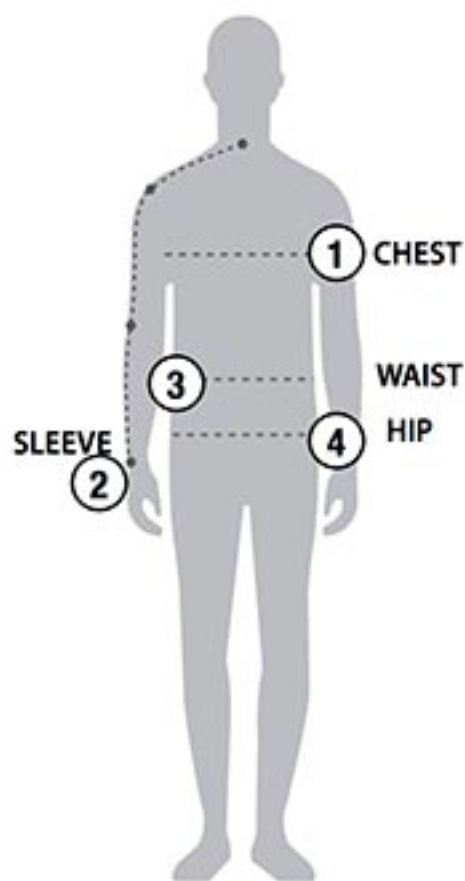

STORMTECH SIZING CHART

BASED ON YOUR BODY MEASUREMENTS

MEN'S SIZING

To select the best size for you, please follow these simple steps:

- ① **Most important measurement:**
Take your Chest/Bust measurement from just under your arm at the fullest part of the chest
- ② Take your Sleeve length from the back base of the neck across the shoulder and around the elbow to your wrist
- ③ Take your Waist measurement at the narrowest point around your natural waistline.
- ④ Take your Hip measurement at the fullest part of your body below the waist

When measurements fall between two sizes:
The size selection should be based on fit preference: Select lower size for a closer to body fit or the larger size for a more relaxed fit. When in doubt, we strongly recommend ordering a size sample.

WOMEN'S SIZING

AFP-1 | MEN'S GRAVITY THERMAL JACKET

MEN'S SIZING CHART – YOUR BODY MEASUREMENTS

SIZE	XS	S	M	L	XL	2XL	3XL	4XL	5XL
Chest ①	N/A	35"-38" [89-96.5cm]	38"-41" [96.5-104cm]	41"-44" [104-112cm]	44"-47" [112-119cm]	47"-50" [119-127cm]	50"-53" [127-134.5cm]	53"-56" [134.5-142cm]	56"-59" [142-150cm]
Sleeve Length ②	N/A	33"-34" [84-86.5cm]	34"-35" [86.5-89cm]	35"-36" [89-91.5cm]	36"-37" [91.5-94cm]	37"-38" [94-96.5cm]	38"-38.5" [96.5-97.75cm]	38.5"-39" [97.75cm-99cm]	39"-39.5" [99-100.25cm]
Waist ③	N/A	29"-32" [73.5-81cm]	32"-35" [81-89cm]	35"-38" [89-96.5cm]	38"-41" [96.5-104cm]	41"-44" [104-112cm]	44"-47" [112-119cm]	47"-50" [119-127cm]	50"-53" [127-134.5cm]
Hip ④	N/A	34"-37" [86-94cm]	37"-40" [94-101.5cm]	40"-43" [101.5-109cm]	43"-46" [109-117cm]	46"-49" [117-124.5cm]	49"-52" [124.5-132cm]	52"-55" [132-140cm]	55"-58" [140-147cm]