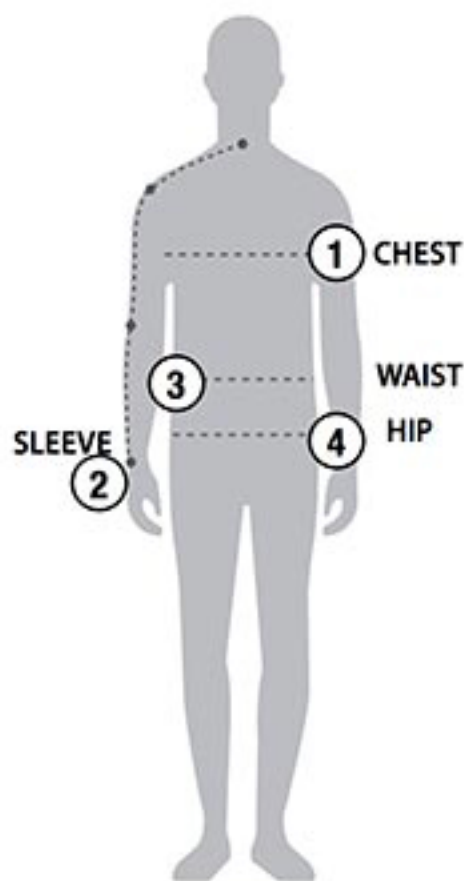

# STORMTECH SIZING CHART

## BASED ON YOUR BODY MEASUREMENTS

### MEN'S SIZING

To select the best size for you, please follow these simple steps:

- ① **Most important measurement:**  
Take your Chest/Bust measurement from just under your arm at the fullest part of the chest
- ② Take your Sleeve length from the back base of the neck across the shoulder and around the elbow to your wrist
- ③ Take your Waist measurement at the narrowest point around your natural waistline.
- ④ Take your Hip measurement at the fullest part of your body below the waist

### WOMEN'S SIZING CHART – YOUR BODY MEASUREMENTS

| SIZE                   | XS                         | S                          | M                         | L                            | XL                           | 2XL                         |
|------------------------|----------------------------|----------------------------|---------------------------|------------------------------|------------------------------|-----------------------------|
| <b>Bust</b> ①          | 29"-32"<br>[73.5-81cm]     | 32"-35"<br>[81-89cm]       | 35"-38"<br>[89-96.5cm]    | 38"-41"<br>[96.5-104cm]      | 41"-44"<br>[104-112cm]       | 44"-47"<br>[112-119cm]      |
| <b>Sleeve Length</b> ② | 30"-31"<br>[76-79cm]       | 31"-32"<br>[79-81.5cm]     | 32"-33"<br>[81.5-84cm]    | 33"-33.5"<br>[84-85cm]       | 33.5"-34"<br>[85-86.5cm]     | 34"-34.5"<br>[86.5-87.75cm] |
| <b>Waist</b> ③         | 22"-25"<br>[56-63.5cm]     | 25"-28"<br>[63.5-71cm]     | 28"-31"<br>[71-79cm]      | 31"-34"<br>[79-86cm]         | 34"-37"<br>[86-94cm]         | 37"-40"<br>[94-101.5cm]     |
| <b>Hip</b> ④           | 31.5"-34.5"<br>[80-87.5cm] | 34.5"-37.5"<br>[87.5-95cm] | 37.5"-40.5"<br>[95-103cm] | 40.5"-43.5"<br>[103-110.5cm] | 43.5"-46.5"<br>[110.5-118cm] | 46.5"-49.5"<br>[118-126cm]  |