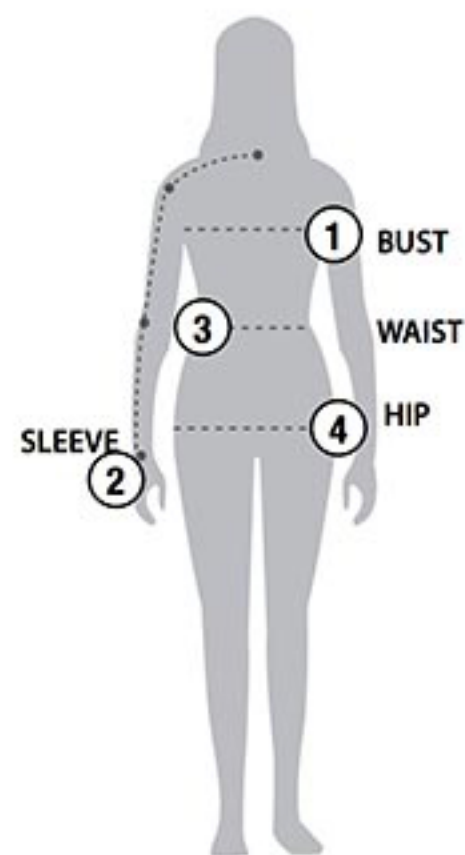

## BASED ON YOUR BODY MEASUREMENTS

### MEN'S SIZING

To select the best size for you, please follow these simple steps:

- ① **Most important measurement:**  
Take your Chest/Bust measurement from just under your arm at the fullest part of the chest
- ② Take your Sleeve length from the back base of the neck across the shoulder and around the elbow to your wrist
- ③ Take your Waist measurement at the narrowest point around your natural waistline.
- ④ Take your Hip measurement at the fullest part of your body below the waist

**When measurements fall between two sizes:**  
The size selection should be based on fit preference: Select lower size for a closer to body fit or the larger size for a more relaxed fit. When in doubt, we strongly recommend ordering a size sample.

### WOMEN'S SIZING