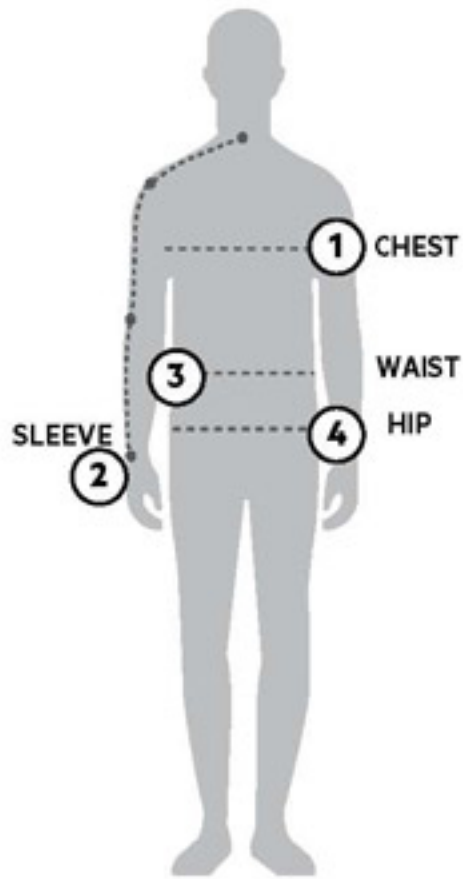

STORMTECH SIZING CHART

BASED ON YOUR BODY MEASUREMENTS

MEN'S SIZING

To select the best size for you, please follow these simple steps:

- ① **Most important measurement:**
Take your Chest/Bust measurement from just under your arm at the fullest part of the chest
- ② Take your Sleeve length from the back base of the neck across the shoulder and around the elbow to your wrist
- ③ Take your Waist measurement at the narrowest point around your natural waistline.
- ④ Take your Hip measurement at the fullest part of your body below the waist

KXV-1W | WOMEN'S NAUTILUS QUILTED VEST

WOMEN'S SIZING CHART - YOUR BODY MEASUREMENTS

SIZE	XS	S	M	L	XL	2XL
Bust ①	29"-32" [73.5-81cm]	32"-35" [81-89cm]	35"-38" [89-96.5cm]	38"-41" [96.5-104cm]	41"-44" [104-112cm]	44"-47" [112-119cm]
Sleeve Length ②	30"-31" [76-79cm]	31"-32" [79-81.5cm]	32"-33" [81.5-84cm]	33"-33.5" [84-85cm]	33.5"-34" [85-86.5cm]	34"-34.5" [86.5-87.75cm]
Waist ③	22"-25" [56-63.5cm]	25"-28" [63.5-71cm]	28"-31" [71-79cm]	31"-34" [79-86cm]	34"-37" [86-94cm]	37"-40" [94-101.5cm]
Hip ④	31.5"-34.5" [80-87.5cm]	34.5"-37.5" [87.5-95cm]	37.5"-40.5" [95-103cm]	40.5"-43.5" [103-110.5cm]	43.5"-46.5" [110.5-118cm]	46.5"-49.5" [118-126cm]