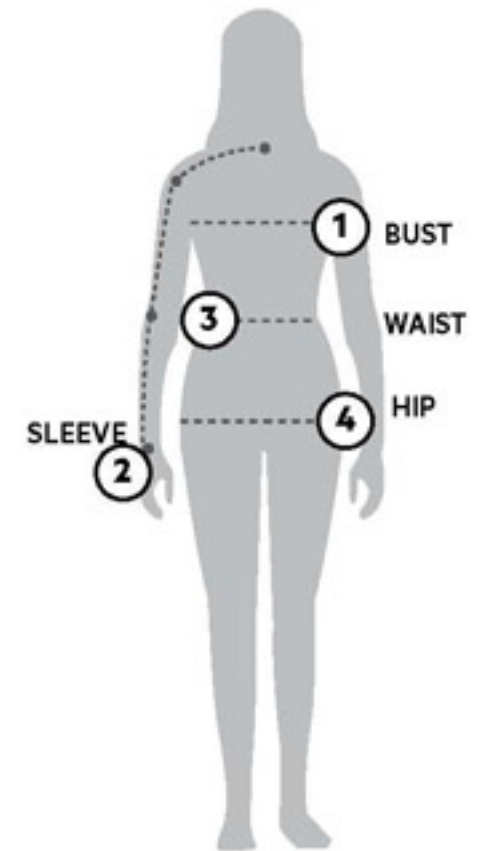

WOMEN'S SIZING

KXV-1 | MEN'S NAUTILUS QUILTED VEST

MEN'S SIZING CHART - YOUR BODY MEASUREMENTS

SIZE	XS	S	M	L	XL	2XL	3XL	4XL	5XL
Chest ①	N/A	35"-38" [89-96.5cm]	38"-41" [96.5-104cm]	41"-44" [104-112cm]	44"-47" [112-119cm]	47"-50" [119-127cm]	50"-53" [127-134.5cm]	53"-56" [134.5-142cm]	56"-59" [142-150cm]
Sleeve Length ②	N/A	33"-34" [84-86.5cm]	34"-35" [86.5-89cm]	35"-36" [89-91.5cm]	36"-37" [91.5-94cm]	37"-38" [94-96.5cm]	38"-38.5" [96.5-97.75cm]	38.5"-39" [97.75cm-99cm]	39"-39.5" [99-100.25cm]
Waist ③	N/A	29"-32" [73.5-81cm]	32"-35" [81-89cm]	35"-38" [89-96.5cm]	38"-41" [96.5-104cm]	41"-44" [104-112cm]	44"-47" [112-119cm]	47"-50" [119-127cm]	50"-53" [127-134.5cm]
Hip ④	N/A	34"-37" [86-94cm]	37"-40" [94-101.5cm]	40"-43" [101.5-109cm]	43"-46" [109-117cm]	46"-49" [117-124.5cm]	49"-52" [124.5-132cm]	52"-55" [132-140cm]	55"-58" [140-147cm]

KXV-1W | WOMEN'S NAUTILUS QUILTED VEST

WOMEN'S SIZING CHART - YOUR BODY MEASUREMENTS

SIZE	XS	S	M	L	XL	2XL
Bust ①	29"-32" [73.5-81cm]	32"-35" [81-89cm]	35"-38" [89-96.5cm]	38"-41" [96.5-104cm]	41"-44" [104-112cm]	44"-47" [112-119cm]
Sleeve Length ②	30"-31" [76-79cm]	31"-32" [79-81.5cm]	32"-33" [81.5-84cm]	33"-33.5" [84-85cm]	33.5"-34" [85-86.5cm]	34"-34.5" [86.5-87.75cm]
Waist ③	22"-25" [56-63.5cm]	25"-28" [63.5-71cm]	28"-31" [71-79cm]	31"-34" [79-86cm]	34"-37" [86-94cm]	37"-40" [94-101.5cm]
Hip ④	31.5"-34.5" [80-87.5cm]	34.5"-37.5" [87.5-95cm]	37.5"-40.5" [95-103cm]	40.5"-43.5" [103-110.5cm]	43.5"-46.5" [110.5-118cm]	46.5"-49.5" [118-126cm]

FIT GUIDE

FITTED	REGULAR	RELAXED
FITS TRUE TO SIZE Neither slim nor oversized. Universal, easy fit for comfortable range of motion.