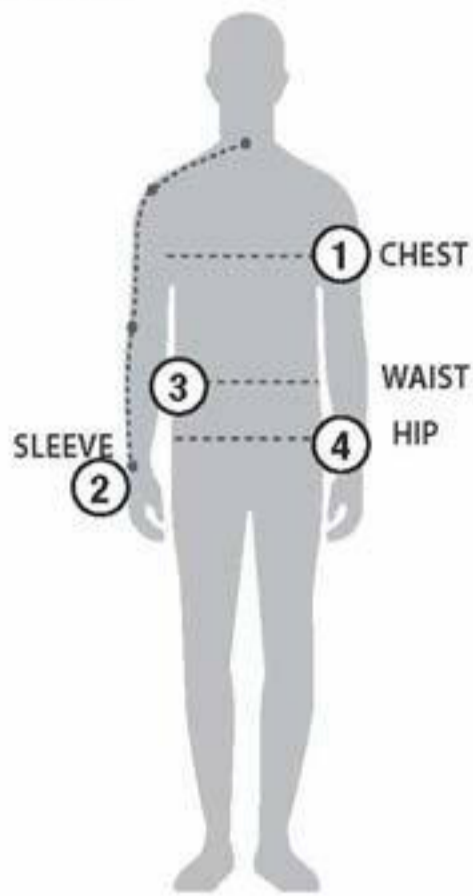

# STORMTECH SIZING CHART

## BASED ON YOUR BODY MEASUREMENTS

### MEN'S SIZING

To select the best size for you, please follow these simple steps:

- ① **Most important measurement:**  
Take your Chest/Bust measurement from just under your arm at the fullest part of the chest
- ② Take your Sleeve length from the back base of the neck across the shoulder and around the elbow to your wrist
- ③ Take your Waist measurement at the narrowest point around your natural waistline.
- ④ Take your Hip measurement at the fullest part of your body below the waist

### WOMEN'S SIZING CHART – YOUR BODY MEASUREMENTS

SIZE	XS	S	M	L	XL	2XL
<b>Bust</b> ①	29"-32" [73.5-81cm]	32"-35" [81-89cm]	35"-38" [89-96.5cm]	38"-41" [96.5-104cm]	41"-44" [104-112cm]	44"-47" [112-119cm]
<b>Sleeve Length</b> ②	30"-31" [76-79cm]	31"-32" [79-81.5cm]	32"-33" [81.5-84cm]	33"-33.5" [84-85cm]	33.5"-34" [85-86.5cm]	34"-34.5" [86.5-87.75cm]
<b>Waist</b> ③	22"-25" [56-63.5cm]	25"-28" [63.5-71cm]	28"-31" [71-79cm]	31"-34" [79-86cm]	34"-37" [86-94cm]	37"-40" [94-101.5cm]
<b>Hip</b> ④	31.5"-34.5" [80-87.5cm]	34.5"-37.5" [87.5-95cm]	37.5"-40.5" [95-103cm]	40.5"-43.5" [103-110.5cm]	43.5"-46.5" [110.5-118cm]	46.5"-49.5" [118-126cm]