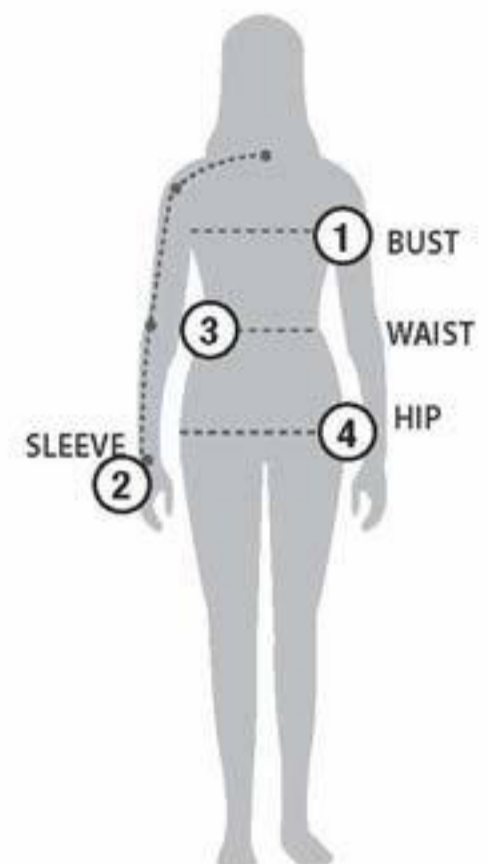

## BASED ON YOUR BODY MEASUREMENTS

### MEN'S SIZING

To select the best size for you, please follow these simple steps:

- ① **Most important measurement:**  
Take your Chest/Bust measurement from just under your arm at the fullest part of the chest
- ② Take your Sleeve length from the back base of the neck across the shoulder and around the elbow to your wrist
- ③ Take your Waist measurement at the narrowest point around your natural waistline.
- ④ Take your Hip measurement at the fullest part of your body below the waist

### When measurements fall between two sizes:

The size selection should be based on fit preference: Select lower size for a closer to body fit or the larger size for a more relaxed fit. When in doubt, we strongly recommend ordering a size sample.

### WOMEN'S SIZING