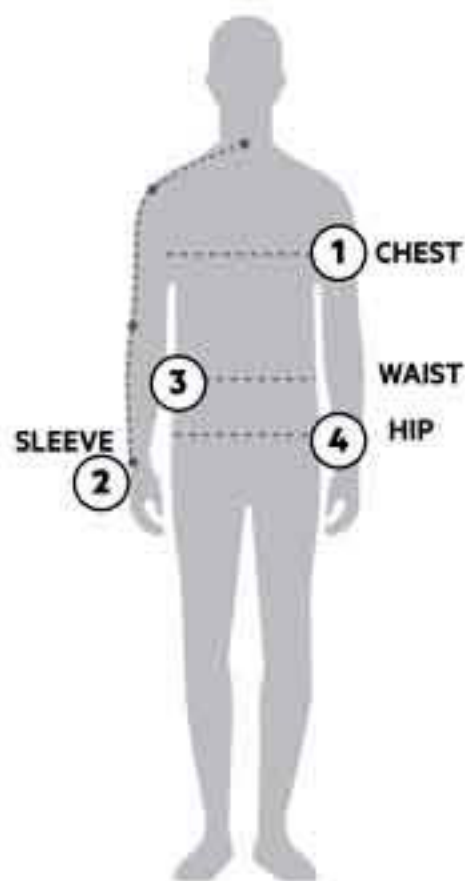

STORMTECH SIZING CHART

BASED ON YOUR BODY MEASUREMENTS

MEN'S SIZING

To select the best size for you, please follow these simple steps:

- ① **Most important measurement:**
Take your Chest/Bust measurement from just under your arm at the fullest part of the chest
- ② Take your Sleeve length from the back base of the neck across the shoulder and around the elbow to your wrist
- ③ Take your Waist measurement at the narrowest point around your natural waistline.
- ④ Take your Hip measurement at the fullest part of your body below the waist

When measurements fall between two sizes:
The size selection should be based on fit preference: Select lower size for a closer to body fit or the larger size for a more relaxed fit. When in doubt, we strongly recommend ordering a size sample.

WOMEN'S SIZING

PFJ-4 | MEN'S BASECAMP THERMAL JACKET

MEN'S SIZING CHART - YOUR BODY MEASUREMENTS

SIZE	XS	S	M	L	XL	2XL	3XL	4XL	5XL
Chest ①	N/A	35"-38" [89-96.5cm]	38"-41" [96.5-104cm]	41"-44" [104-112cm]	44"-47" [112-119cm]	47"-50" [119-127cm]	50"-53" [127-134.5cm]	53"-56" [134.5-142cm]	56"-59" [142-150cm]
Sleeve Length ②	N/A	33"-34" [84-86.5cm]	34"-35" [86.5-89cm]	35"-36" [89-91.5cm]	36"-37" [91.5-94cm]	37"-38" [94-96.5cm]	38"-38.5" [96.5-97.75cm]	38.5"-39" [97.75cm-99cm]	39"-39.5" [99-100.25cm]
Waist ③	N/A	29"-32" [73.5-81cm]	32"-35" [81-89cm]	35"-38" [89-96.5cm]	38"-41" [96.5-104cm]	41"-44" [104-112cm]	44"-47" [112-119cm]	47"-50" [119-127cm]	50"-53" [127-134.5cm]
Hip ④	N/A	34"-37" [86-94cm]	37"-40" [94-101.5cm]	40"-43" [101.5-109cm]	43"-46" [109-117cm]	46"-49" [117-124.5cm]	49"-52" [124.5-132cm]	52"-55" [132-140cm]	55"-58" [140-147cm]