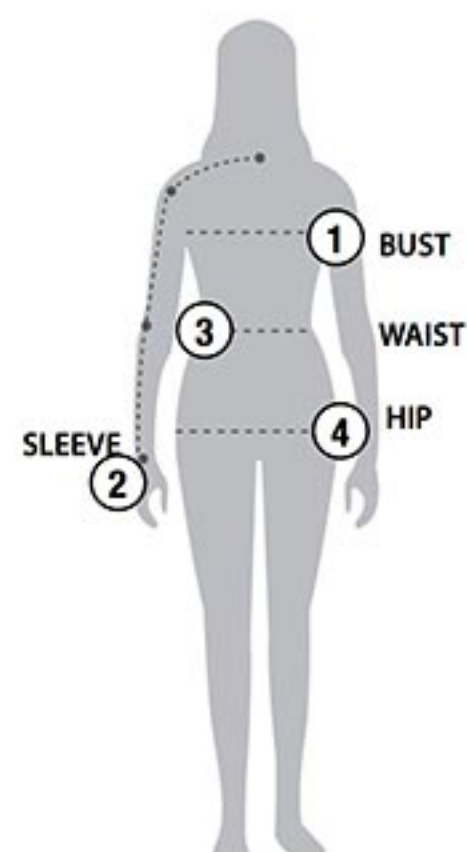

STORMTECH SIZING CHART

BASED ON YOUR BODY MEASUREMENTS

MEN'S SIZING

To select the best size for you, please follow these simple steps:

- ① **Most important measurement:**
Take your Chest/Bust measurement from just under your arm at the fullest part of the chest
- ② Take your Sleeve length from the back base of the neck across the shoulder and around the elbow to your wrist
- ③ Take your Waist measurement at the narrowest point around your natural waistline.
- ④ Take your Hip measurement at the fullest part of your body below the waist

When measurements fall between two sizes:

The size selection should be based on fit preference: Select lower size for a closer to body fit or the larger size for a more relaxed fit. When in doubt, we strongly recommend ordering a size sample.

WOMEN'S SIZING

PFJ-3 | MEN'S ALTITUDE JACKET

MEN'S SIZING CHART – YOUR BODY MEASUREMENTS

SIZE	XS	S	M	L	XL	2XL	3XL	4XL	5XL
Chest ①	N/A	35"-38" [89-96.5cm]	38"-41" [96.5-104cm]	41"-44" [104-112cm]	44"-47" [112-119cm]	47"-50" [119-127cm]	50"-53" [127-134.5cm]	N/A	N/A
Sleeve Length ②	N/A	33"-34" [84-86.5cm]	34"-35" [86.5-89cm]	35"-36" [89-91.5cm]	36"-37" [91.5-94cm]	37"-38" [94-96.5cm]	38"-38.5" [96.5-97.75cm]	N/A	N/A
Waist ③	N/A	29"-32" [73.5-81cm]	32"-35" [81-89cm]	35"-38" [89-96.5cm]	38"-41" [96.5-104cm]	41"-44" [104-112cm]	44"-47" [112-119cm]	N/A	N/A
Hip ④	N/A	34"-37" [86-94cm]	37"-40" [94-101.5cm]	40"-43" [101.5-109cm]	43"-46" [109-117cm]	46"-49" [117-124.5cm]	49"-52" [124.5-132cm]	N/A	N/A