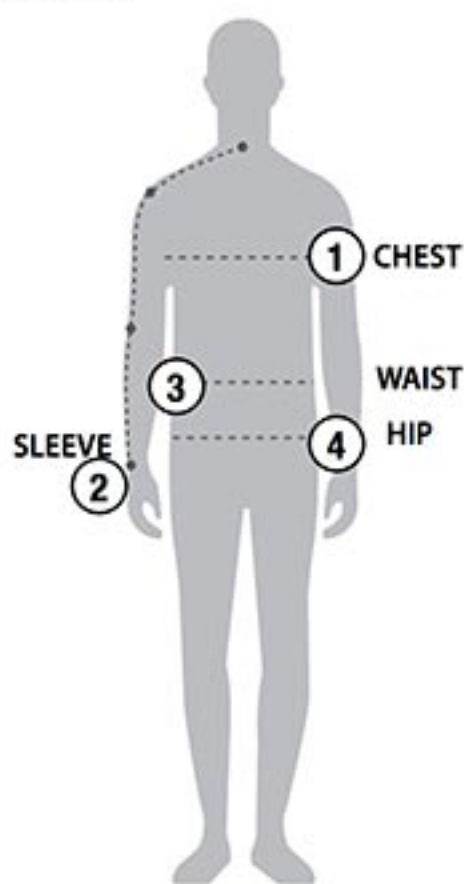

STORMTECH SIZING CHART

BASED ON YOUR BODY MEASUREMENTS

MEN'S SIZING

To select the best size for you, please follow these simple steps:

- ① **Most important measurement:**
Take your Chest/Bust measurement from just under your arm at the fullest part of the chest
- ② Take your Sleeve length from the back base of the neck across the shoulder and around the elbow to your wrist
- ③ Take your Waist measurement at the narrowest point around your natural waistline.
- ④ Take your Hip measurement at the fullest part of your body below the waist

When measurements fall between two sizes:

The size selection should be based on fit preference: Select lower size for a closer to body fit or the larger size for a more relaxed fit. When in doubt, we strongly recommend ordering a size sample.

WOMEN'S SIZING

PFJ-3 | MEN'S ALTITUDE JACKET

MEN'S SIZING CHART – YOUR BODY MEASUREMENTS

SIZE	XS	S	M	L	XL	2XL	3XL	4XL	5XL
Chest ①	N/A	35"-38" [89-96.5cm]	38"-41" [96.5-104cm]	41"-44" [104-112cm]	44"-47" [112-119cm]	47"-50" [119-127cm]	50"-53" [127-134.5cm]	N/A	N/A
Sleeve Length ②	N/A	33"-34" [84-86.5cm]	34"-35" [86.5-89cm]	35"-36" [89-91.5cm]	36"-37" [91.5-94cm]	37"-38" [94-96.5cm]	38"-38.5" [96.5-97.75cm]	N/A	N/A
Waist ③	N/A	29"-32" [73.5-81cm]	32"-35" [81-89cm]	35"-38" [89-96.5cm]	38"-41" [96.5-104cm]	41"-44" [104-112cm]	44"-47" [112-119cm]	N/A	N/A
Hip ④	N/A	34"-37" [86-94cm]	37"-40" [94-101.5cm]	40"-43" [101.5-109cm]	43"-46" [109-117cm]	46"-49" [117-124.5cm]	49"-52" [124.5-132cm]	N/A	N/A