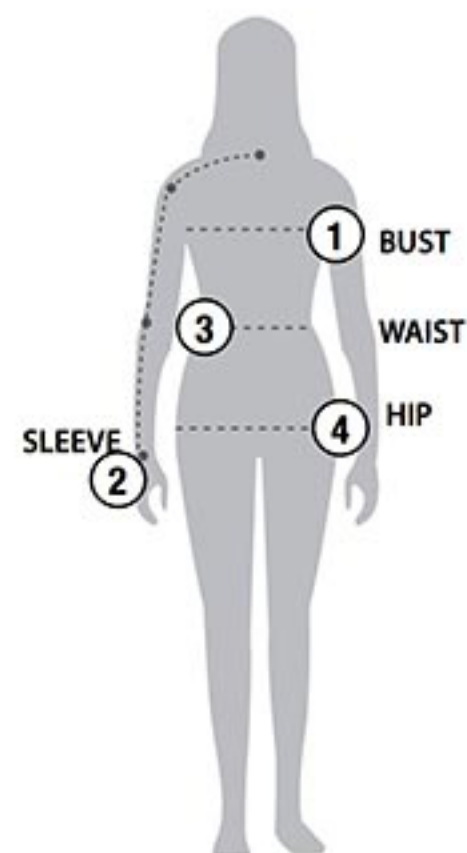

STORMTECH SIZING CHART

BASED ON YOUR BODY MEASUREMENTS

MEN'S SIZING

To select the best size for you, please follow these simple steps:

- ① **Most important measurement:**
Take your Chest/Bust measurement from just under your arm at the fullest part of the chest
- ② Take your Sleeve length from the back base of the neck across the shoulder and around the elbow to your wrist
- ③ Take your Waist measurement at the narrowest point around your natural waistline.
- ④ Take your Hip measurement at the fullest part of your body below the waist

When measurements fall between two sizes:

The size selection should be based on fit preference: Select lower size for a closer to body fit or the larger size for a more relaxed fit. When in doubt, we strongly recommend ordering a size sample.

WOMEN'S SIZING

PFJ-3 | MEN'S ALTITUDE JACKET

MEN'S SIZING CHART – YOUR BODY MEASUREMENTS

SIZE	XS	S	M	L	XL	2XL	3XL	4XL	5XL
Chest ①	N/A	35"-38" [89-96.5cm]	38"-41" [96.5-104cm]	41"-44" [104-112cm]	44"-47" [112-119cm]	47"-50" [119-127cm]	50"-53" [127-134.5cm]	N/A	N/A
Sleeve Length ②	N/A	33"-34" [84-86.5cm]	34"-35" [86.5-89cm]	35"-36" [89-91.5cm]	36"-37" [91.5-94cm]	37"-38" [94-96.5cm]	38"-38.5" [96.5-97.75cm]	N/A	N/A
Waist ③	N/A	29"-32" [73.5-81cm]	32"-35" [81-89cm]	35"-38" [89-96.5cm]	38"-41" [96.5-104cm]	41"-44" [104-112cm]	44"-47" [112-119cm]	N/A	N/A
Hip ④	N/A	34"-37" [86-94cm]	37"-40" [94-101.5cm]	40"-43" [101.5-109cm]	43"-46" [109-117cm]	46"-49" [117-124.5cm]	49"-52" [124.5-132cm]	N/A	N/A