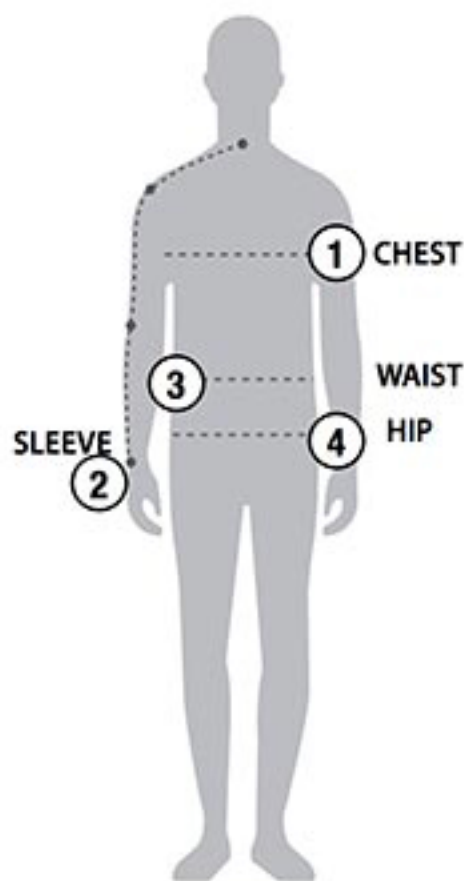

STORMTECH SIZING CHART

BASED ON YOUR BODY MEASUREMENTS

MEN'S SIZING

To select the best size for you, please follow these simple steps:

- ① **Most important measurement:**
Take your Chest/Bust measurement from just under your arm at the fullest part of the chest
- ② Take your Sleeve length from the back base of the neck across the shoulder and around the elbow to your wrist
- ③ Take your Waist measurement at the narrowest point around your natural waistline.
- ④ Take your Hip measurement at the fullest part of your body below the waist

When measurements fall between two sizes:

The size selection should be based on fit preference: Select lower size for a closer to body fit or the larger size for a more relaxed fit. When in doubt, we strongly recommend ordering a size sample.

WOMEN'S SIZING

PFJ-3 | MEN'S ALTITUDE JACKET

MEN'S SIZING CHART – YOUR BODY MEASUREMENTS

SIZE	XS	S	M	L	XL	2XL	3XL	4XL	5XL
Chest ①	N/A	35"-38" [89-96.5cm]	38"-41" [96.5-104cm]	41"-44" [104-112cm]	44"-47" [112-119cm]	47"-50" [119-127cm]	50"-53" [127-134.5cm]	N/A	N/A
Sleeve Length ②	N/A	33"-34" [84-86.5cm]	34"-35" [86.5-89cm]	35"-36" [89-91.5cm]	36"-37" [91.5-94cm]	37"-38" [94-96.5cm]	38"-38.5" [96.5-97.75cm]	N/A	N/A
Waist ③	N/A	29"-32" [73.5-81cm]	32"-35" [81-89cm]	35"-38" [89-96.5cm]	38"-41" [96.5-104cm]	41"-44" [104-112cm]	44"-47" [112-119cm]	N/A	N/A
Hip ④	N/A	34"-37" [86-94cm]	37"-40" [94-101.5cm]	40"-43" [101.5-109cm]	43"-46" [109-117cm]	46"-49" [117-124.5cm]	49"-52" [124.5-132cm]	N/A	N/A