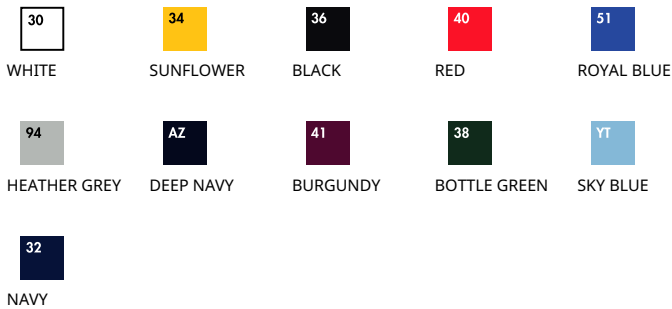

## MENS KIDS

 70% cotton, 30% polyester

 White & H/Grey - 260gm/m<sup>2</sup>  
Colour - 280gm/m<sup>2</sup>

 3-4,5-6,7-8,9-11,12-13,14-15

 36

- Single jersey back neck tape
- Neck, waist and cuff in cotton/elastane rib

## Colourways:

**OEKO-TEX®**  
CONFIDENCE IN TEXTILES  
**STANDARD 100**   
08-5295 Shirley

Tested for harmful substances  
[www.oeko-tex.com/standard100](http://www.oeko-tex.com/standard100)