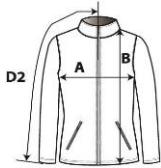

### Hammer Ladies Micro-Fleece Jacket

**DETAILS**

**Weight**  
**Content**  
**Yarn Count**  
**Features**

280.0 G/SqM  
100% Polyester  
1/150/144  
Cadet collar  
Sideseamed  
Reverse coil front zipper  
2 front hand pockets with reverse coil zippers  
Semi-fitted  
Anti-pill finish  
Tear away label  
Myanmar  
S-4XL  
S - 4XL 12 PIECES  
9  
63

**Country of Origin**  
**Sizes**  
**Case Packs**  
**Colours**  
**SKU's**

**SPECIFICATIONS**

**Centimeters**

	<b>Tol-</b>	<b>Tol+</b>	<b>S</b>	<b>M</b>	<b>L</b>	<b>XL</b>	<b>2XL</b>	<b>3XL</b>	<b>4XL</b>
<b>Chest (A)</b>	1.270	1.270	46.355	49.530	52.705	55.880	59.055	62.230	65.405
<b>Length from HPS (B)</b>	1.905	1.905	61.278	62.865	64.453	66.040	67.628	69.215	70.803
<b>Sleeve length (Centre cap to incl.cuffs) (D2)</b>	1.270	1.270	60.008	60.960	61.913	62.865	63.818	64.770	65.723