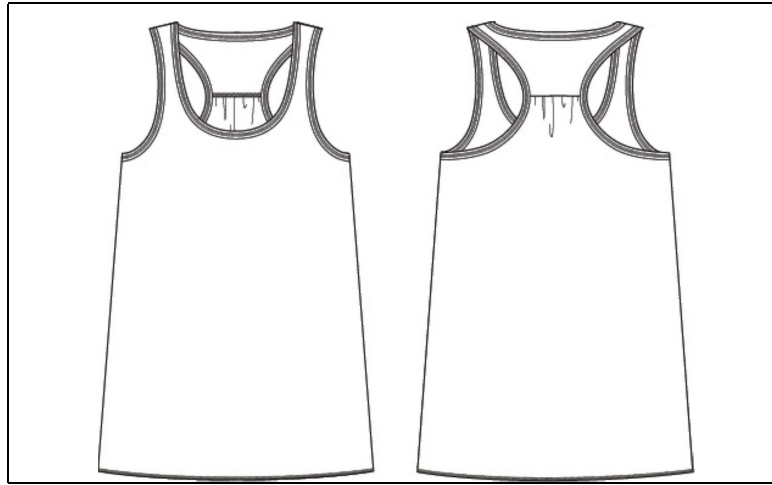

## MEASUREMENT SPECIFICATION REPORT

STYLE # 8800 FLOWY TANK

### Point of Measurement (centimeters)

	<b>XS</b>	<b>S</b>	<b>M</b>	<b>L</b>	<b>XL</b>	<b>2XL</b>
Chest	38.7	40.3	41.9	44.1	46.4	48.6
Center Front Length	46.4	48.9	50.2	51.8	53.3	54.9

Disclaimer: Please note that the above sizing chart is subject to change. For more detailed information, please contact a Bella + Canvas Customer Service Representative.