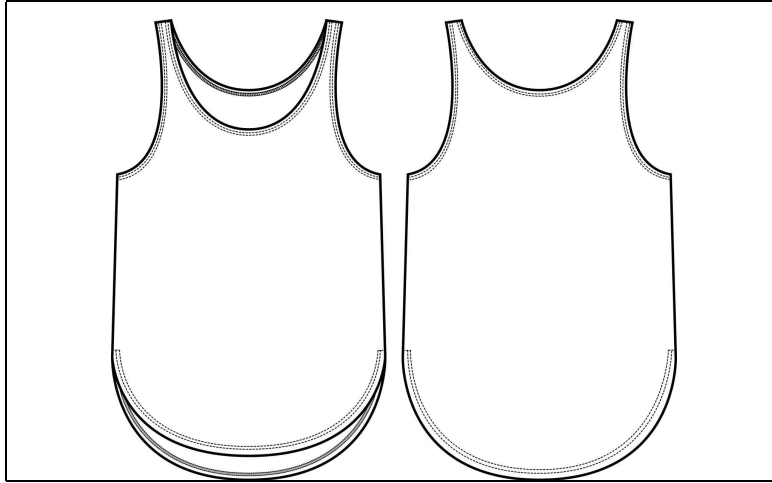

BELLA+CANVAS®

MEASUREMENT SPECIFICATION REPORT

STYLE # 8802 WOMEN'S FLOWY SIDE SLIT TANK

FABRICATION

65% Polyester, 35% Viscose

52% Polyester, 48% Viscose

Point of Measurement (centimeters)

Center Front Length

Body Width - 1" Below A.H.

S	M	L	XL	2XL
43.8	45.1	46.4	47.9	49.5
45.7	49.5	54.6	59.7	64.8

Disclaimer: Please note that the above sizing chart is subject to change. For more detailed information, please contact a Bella + Canvas Customer Service Representative.